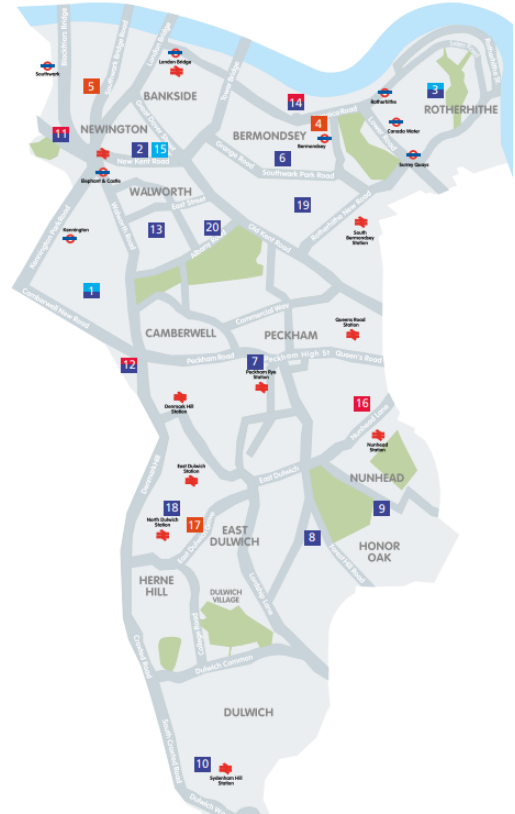

t. 020 7639 1995
f. 020 7635 8756
admin@pilgrimsway.southwark.sch.uk
Executive Headteacher: Gregory Doey
Headteacher: Julie Ireland
Deputy Headteacher: Georgia Powell Davies
Assistant Headteacher: Helen Jones